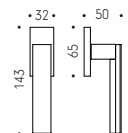

Material: Ottone\_Brass / Cromall®

⑩ CR/CM  
Cromo/Cromat

③① GL/GM  
Grafite/Grafite Mat

⑩ CR/NM  
Cromo/Neromat

Finishes

LC 91 R-RY  
Finishes: CR/CM - CR/NM - GL/GM

FF 29 BZG  
Finishes: CR - CM - GM

LC 91 RSM-RSMY  
Finishes: CR/CM - CR/NM - GL/GM