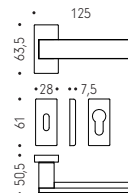

Material: Ottone\_Brass / Cromall®

⑩ CR/CM  
Cromo/Cromat

③① GL/GM  
Grafite/Grafite Mat

⑩ CR/NM  
Cromo/Neromat

Finishes

LC 91 R-RY  
Finishes: CR/CM - CR/NM - GL/GM

FF 29 BZG  
Finishes: CR - CM - GM

LC 91 RSM-RSMY  
Finishes: CR/CM - CR/NM - GL/GM