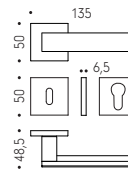

Material: Ottone\_Brass / Cromall®

⑩ CR/CM  
Cromo/Cromat

③① GL/GM  
Grafite/Grafite Mat

⑩ CR/NM  
Cromo/Neromat

Finishes

LC 91 R-RY  
Finishes: CR/CM - CR/NM - GL/GM

FF 29 BZG  
Finishes: CR - CM - GM

LC 91 RSM-RSMY  
Finishes: CR/CM - CR/NM - GL/GM